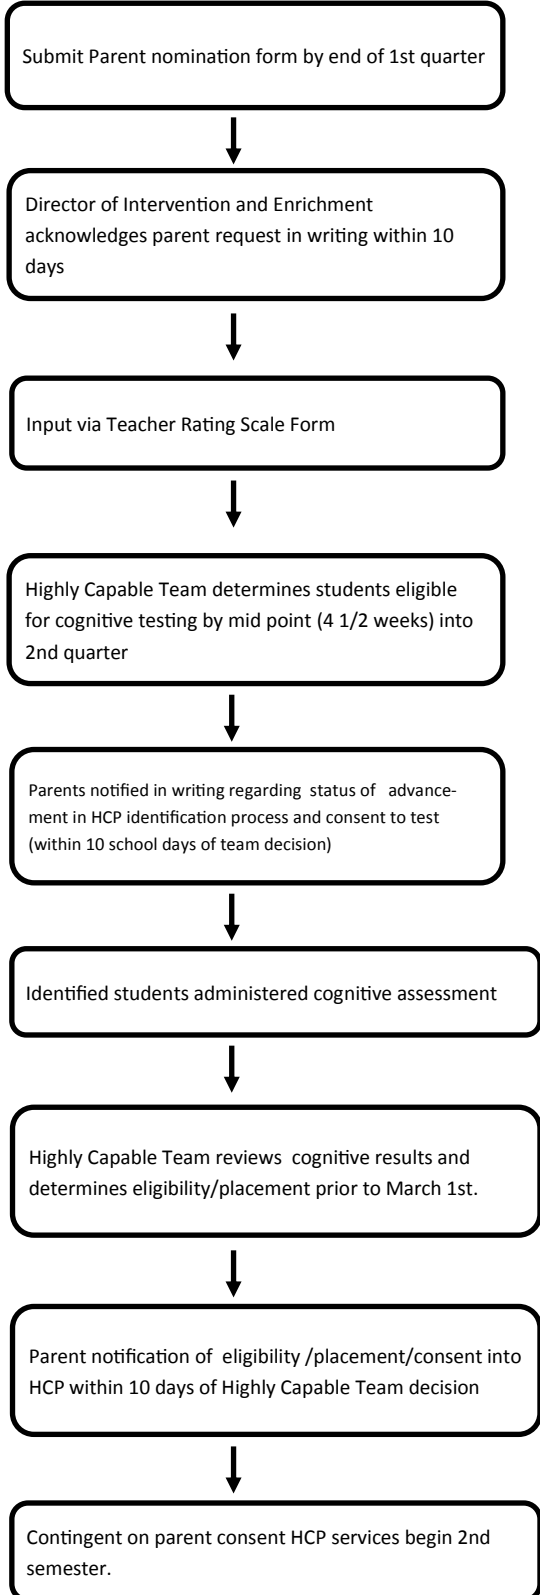

Rochester School District Highly Capable Program Process

Kindergarten/New to RSD

1st through 11th Grade Students